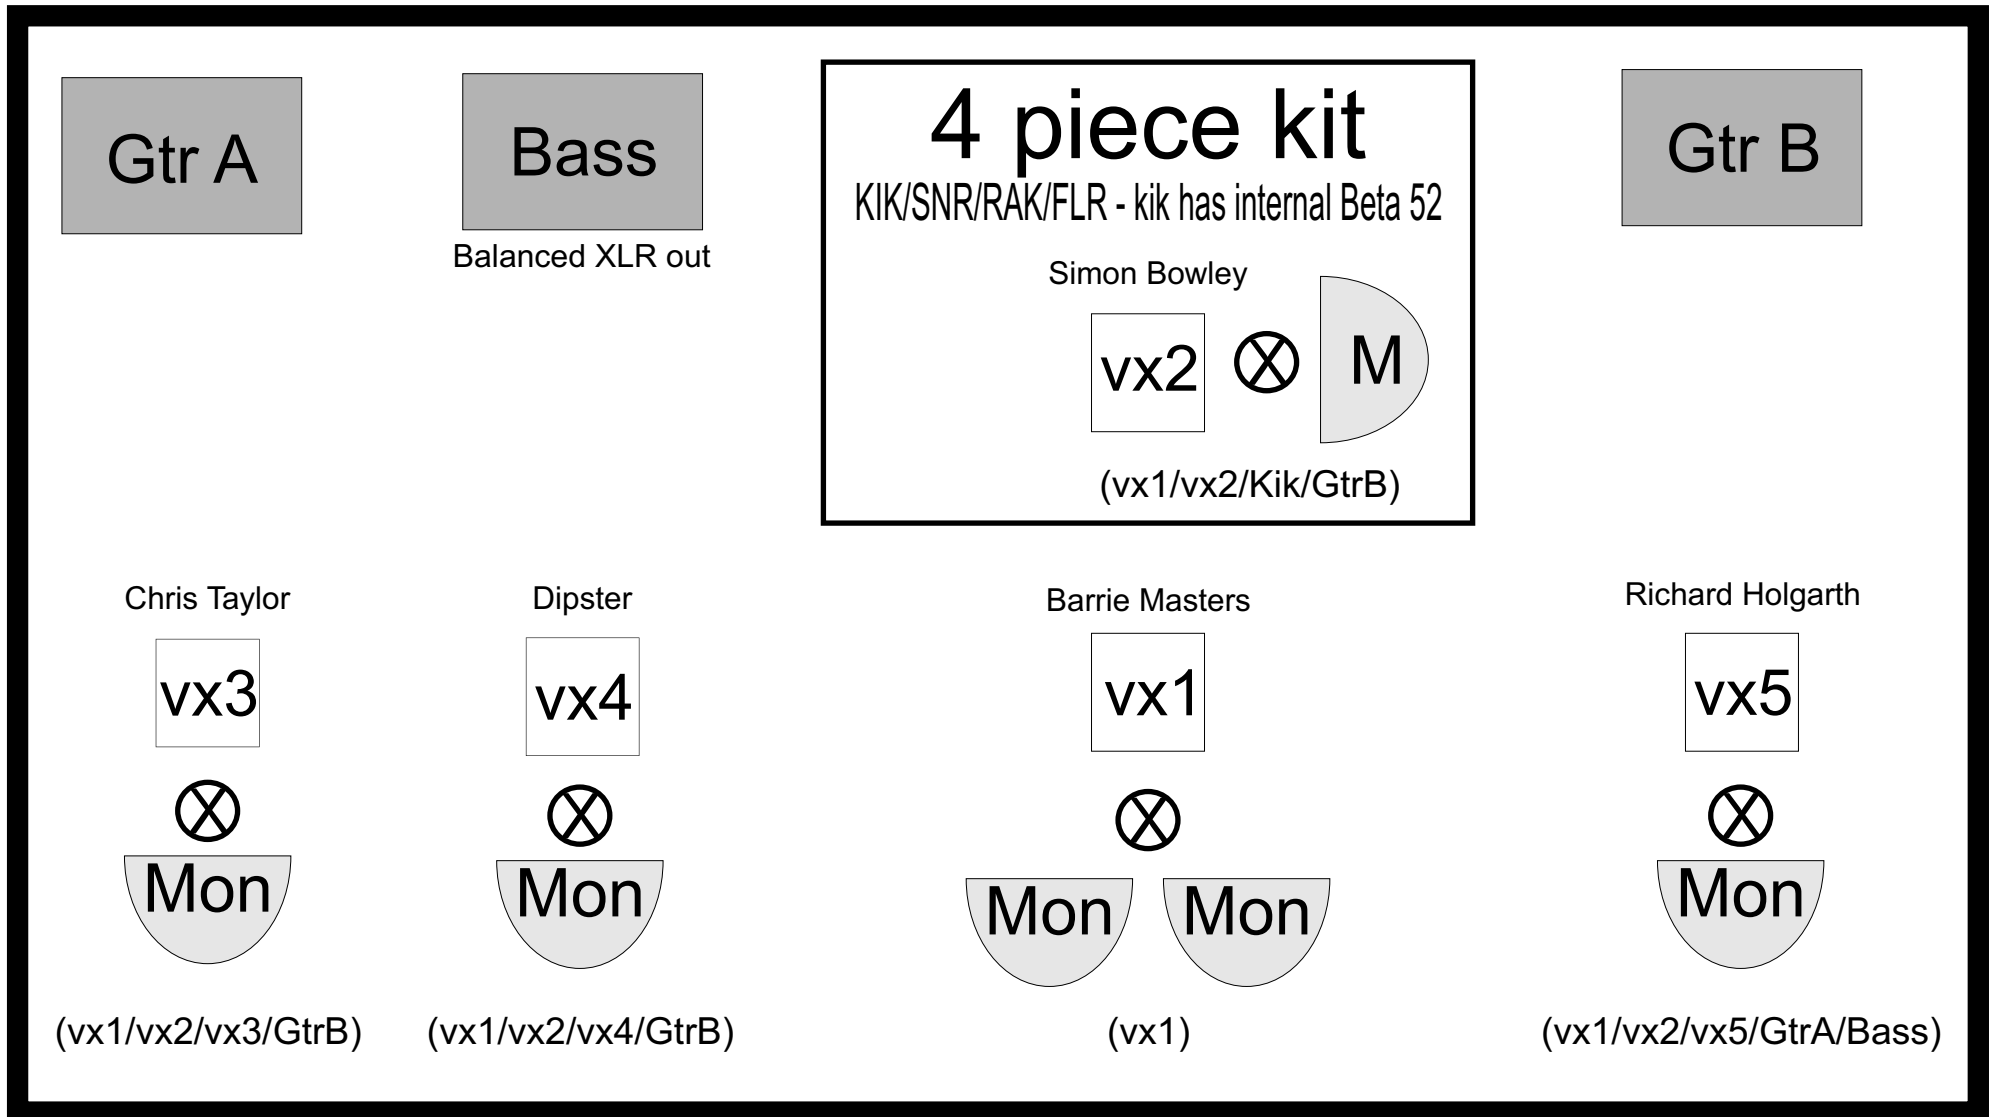

Eddie and the Hot Rods - Stage Plot

4 x Vocal, 2 x Gtr, 1 x Bass, Drums (4)

Basic monitor requirement in brackets - please note: levels may go down as well as up!

We do not have our own Foh engineer but Richard speaks the language...